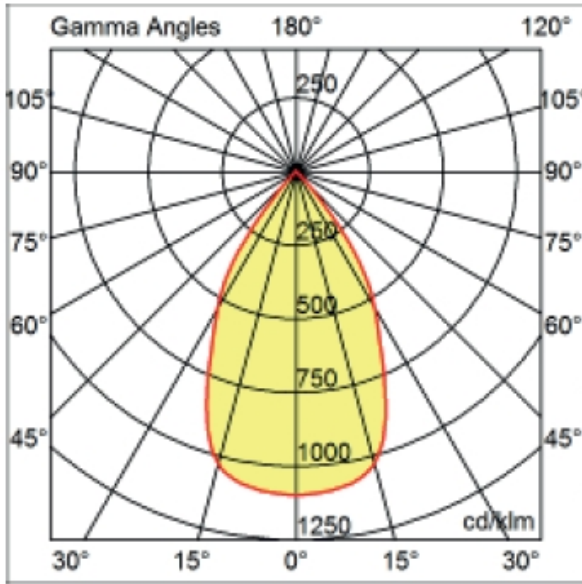

DIXIT RA11 RECESSED

A56024-

PROJECT	
TYPE	
SPECIFIER	
QUANTITY	
DATE	

	DP	DV	
Dimming	Phase	0-10V	
Color Temperature	27K 2700K	30K 3000K	35K 3500K
		40K 4000K	

Order Example **K°**
L5XXXXXX-DV-30K
0-10V
3000K

A