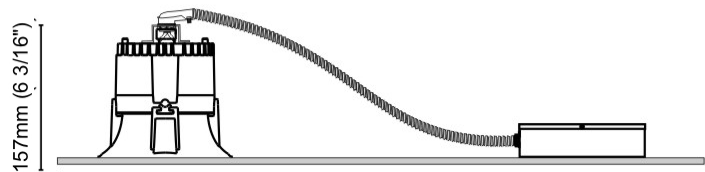

GENERAL

Series: Dixit
Subseries: Dixit RA11
Brand: Ivela
Division: Architectural
Mounting Type: Recessed
Mounting Location: Ceiling
Subcategory: Downlight

PHYSICAL

Shape: Round
Diameter (mm): 141
Diameter (in): 5 5/16
Height (mm): 117
Height (in): 4 5/8
Min. Recessing Depth (mm): 157
Min. Recessing Depth (in): 6 3/16
Light Distribution: Direct
Weight (kg): 0.7
Weight (lbs): 1.54
Diffuser: Clear Polycarbonate
Fixture Finish: MWH
Fixture Material: Aluminum Die Cast
Cut-out Measurements: 126mm / 4 15/16"

ELECTRICAL

Lamp Type: LED
Total Output Wattage (W): 12 / 18 / 26
Dimming: Tri-Mode (Non-Dimming and Phase Dimming (120Vac only) and 0-10V Dimming)
Driver Included: No
Driver Location: Recessed Housing
Driver Type: Constant Current - Universal
Driver Class: Class 2
Input Voltage (V): 120 - 277
Constant Current (MA): 350 / 500 / 700

LED

Number of LEDs: 1
Color Temperature (°K): 2700 / 3000
Max. Delivered Lumen (lm): 1513 / 2092
CRI: >85 CRI
Efficiency (%): 89
Lamp Life (hrs): 50000
Upon Request: 3500K upon request

OPTICAL

Optic°: 55
Adjustability: Fixed
Upon Request: Optic 12° or 30° (mirror-metallized) / 70° (white)

RATINGS AND CERTIFICATIONS

Certified By: CSA Certified to UL and CSA Standards
IP Rating: IP43
IK Rating: IK08
Glare Rating: ≤ 19