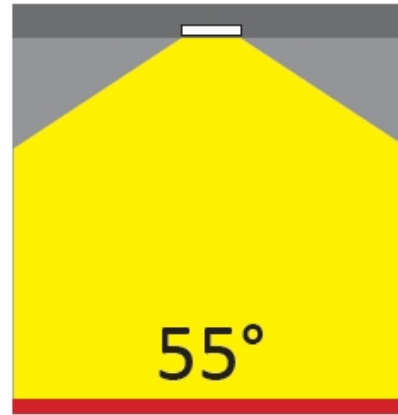

DIXIT RA11 RECESSED

A56028-

PROJECT	
TYPE	
SPECIFIER	
QUANTITY	
DATE	

	DP	DV		Order Example	K°
Dimming	Phase	0-10V		L5XXXXXX-DV-30K	
Color Temperature	27K 2700K	30K 3000K	35K 3500K	0-10V	3000K

A