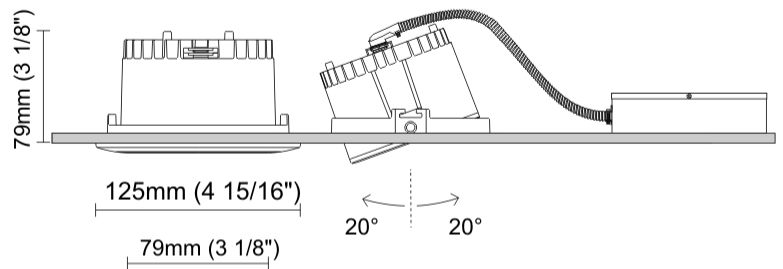

GENERAL

Series: Dixit
Subseries: Dixit RA11
Brand: Ivela
Division: Architectural
Mounting Type: Recessed
Mounting Location: Ceiling
Subcategory: Downlight

PHYSICAL

Shape: Round
Diameter (mm): 125
Diameter (in): 4 ¹⁵/₁₆
Height (mm): 79
Height (in): 3 ¹/₈
Min. Recessing Depth (mm): 119
Min. Recessing Depth (in): 4 ¹¹/₁₆
Light Distribution: Direct
Weight (kg): 0.6
Weight (lbs): 1.32
Diffuser: Clear Polycarbonate
Fixture Finish: MWH
Fixture Material: Aluminum Die Cast
Cut-out Measurements: 116mm / 4 9/16"

ELECTRICAL

Lamp Type: LED
Total Output Wattage (W): 12 / 18 / 26
Dimming: Tri-Mode (Non-Dimming and Phase Dimming (120Vac only) and 0-10V Dimming)
Driver Included: No
Driver Location: Recessed Housing
Driver Type: Constant Current - Universal
Driver Class: Class 2
Input Voltage (V): 120 - 277
Constant Current (mA): 350 / 500 / 700

LED

Number of LEDs: 1
Color Temperature (°K): 2700 / 3000 / 4000
Max. Delivered Lumen (lm): 1513 - 1602 / 2092 - 2180 / 2759 - 2848
CRI: >85 CRI
Efficiency (%): 89
Lamp Life (hrs): 50000
Upon Request: 3500K upon request

OPTICAL

Optic°: 55
Adjustability: Tilt ±20°
Upon Request: Optic 18° or 30° (mirror-metallized) / 70° (white)

RATINGS AND CERTIFICATIONS

Certified By: Certified for North American Standards
IP rating: IP20
IK Rating: IK08
Glare Rating: ≤ 19

PROJECT	_____
TYPE	_____
SPECIFIER	_____
QUANTITY	_____
DATE	_____